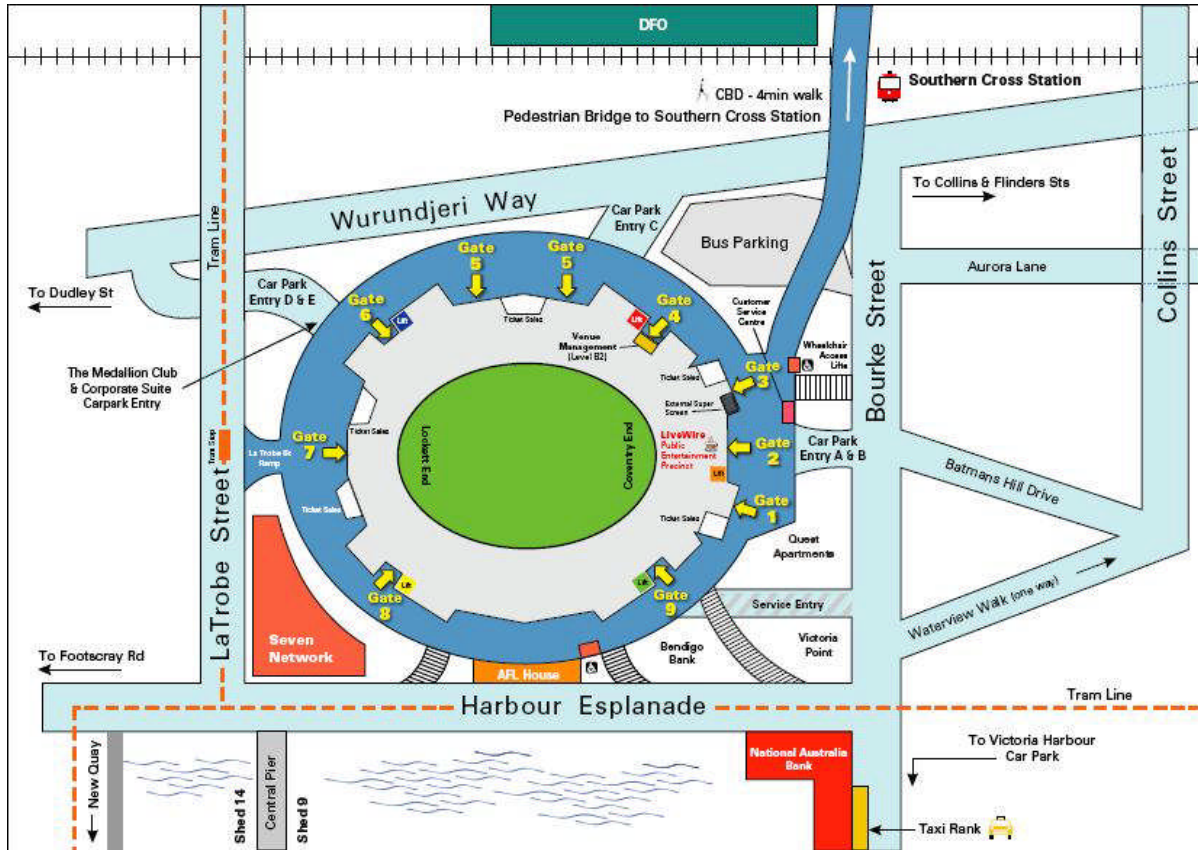

FUNCTIONS

How to get to the Victory Room

By Private Vehicle

- Enter the Etihad Stadium car park via **Bourke Street - Car Park Entry A** (left ramp).
- Follow the green line to **Gate 9**.
- Take the lift to Level 1 and follow the signs to the Victory Room

By Taxi

- Direct the taxi to stop on the **Harbour Esplanade** side of the venue.
- Proceed up the steps next to AFL House turn to your right, proceeding to **Gate 9** and follow the signs to the Victory Room.

By Tram

- The La Trobe Street and City Circle trams can be utilised to get to Etihad Stadium. Please refer to the map once you alight the tram to ascertain the direction you need to travel to and around the venue to get to **Gate 9**.

By Train

- Cross the Bourke Street Pedestrian Bridge from Southern Cross Station until you reach Gate 2. Turn to your left, walk to Gate 9 and follow the signs to the Victory Room.