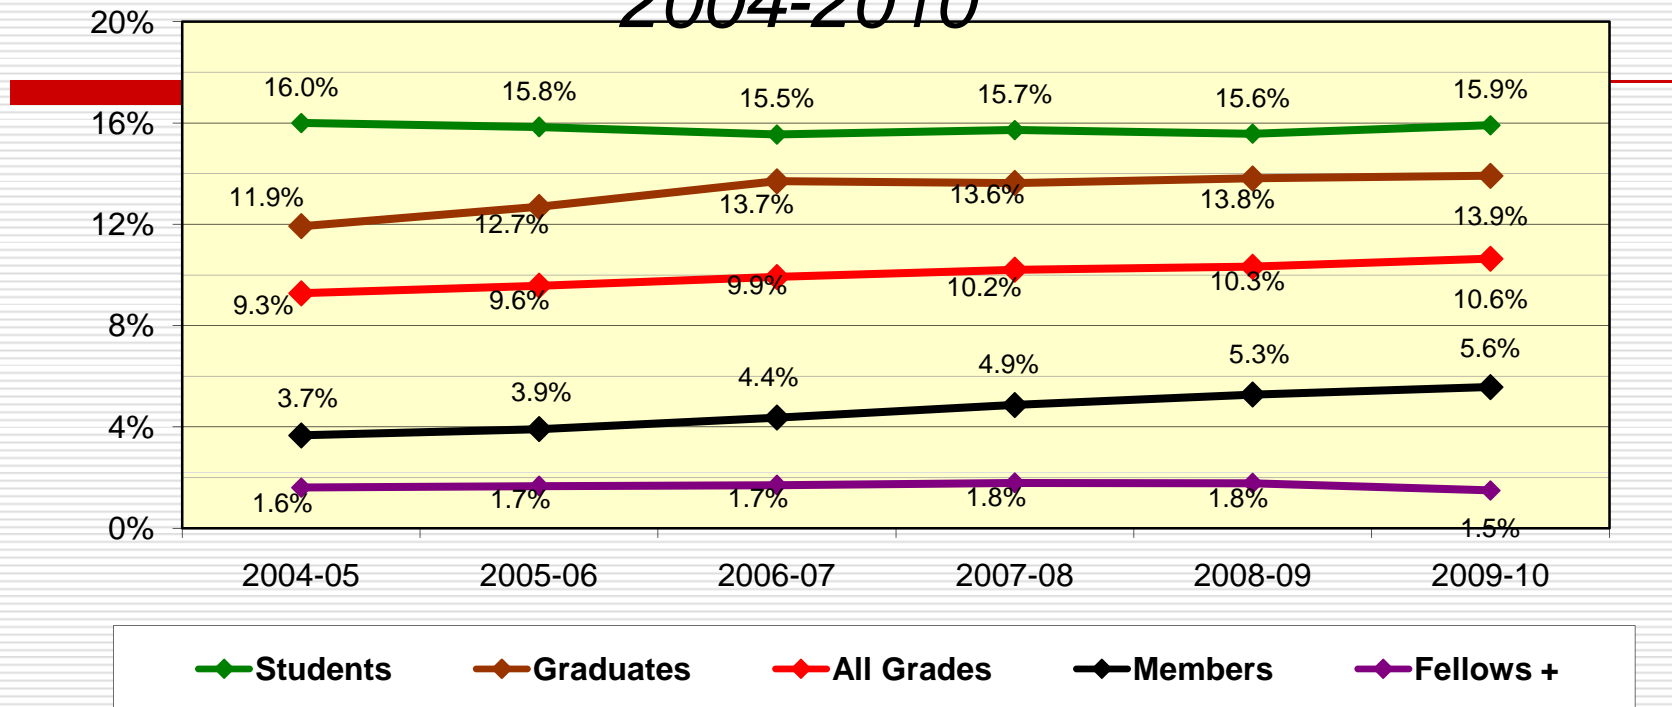

Engineers Australia - Women members 2004-2010

Women members were the fastest growing segment of membership in 2009 and 2010

NUMBERS OF WOMEN MEMBERS

Member Grade	Total Number of Women							
Year	1980	1990	2000	2003	2005	2008	2009	2010
Fellow	0	4	39	46	60	74	73	79
Member	46	263	496	938	1192	1613	1872	2079
Graduate	41	346	1741	2138	1768	1919	2001	1997
Total	87	613	2276	3122	3020	3606	3946	4155
Students	14	467	1295	3904	4318	4760	5200	5745
Total incl Students	101	1080	3571	7026	7338	8366	9146	9900