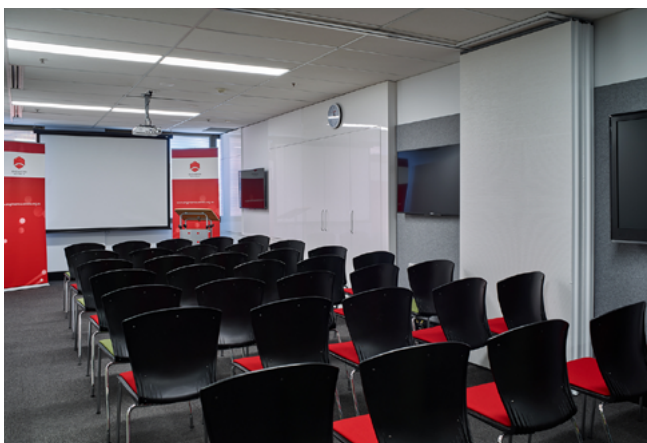

Room Hire Tasmania

ENGINEERS
AUSTRALIA

Leadership Zone*

Time	Cost
1/2 Day	\$100.00
Full Day	\$150.00

Room Set-up

Boardroom 6 people

Facilities for hire

Laptop, Flip chart & pad

Focus Zone *

Time	Cost
1/2 Day	\$100.00
Full Day	\$150.00

Room set-up

Theatre 12 people

Boardroom 10 people

Facilities for hire

Laptop, flip chart & pad, TV Presentation Screens

Learning Zone*

Time	Cost
1/2 Day	\$150.00
Full Day	\$220.00

Room set-up

Board Room Style 25 people

Theatre Style 40 people

Classroom Style 25 people

Facilities for hire

Data projector, laptop, microphone & PA, flip chart & pad, TV Presentation Screens