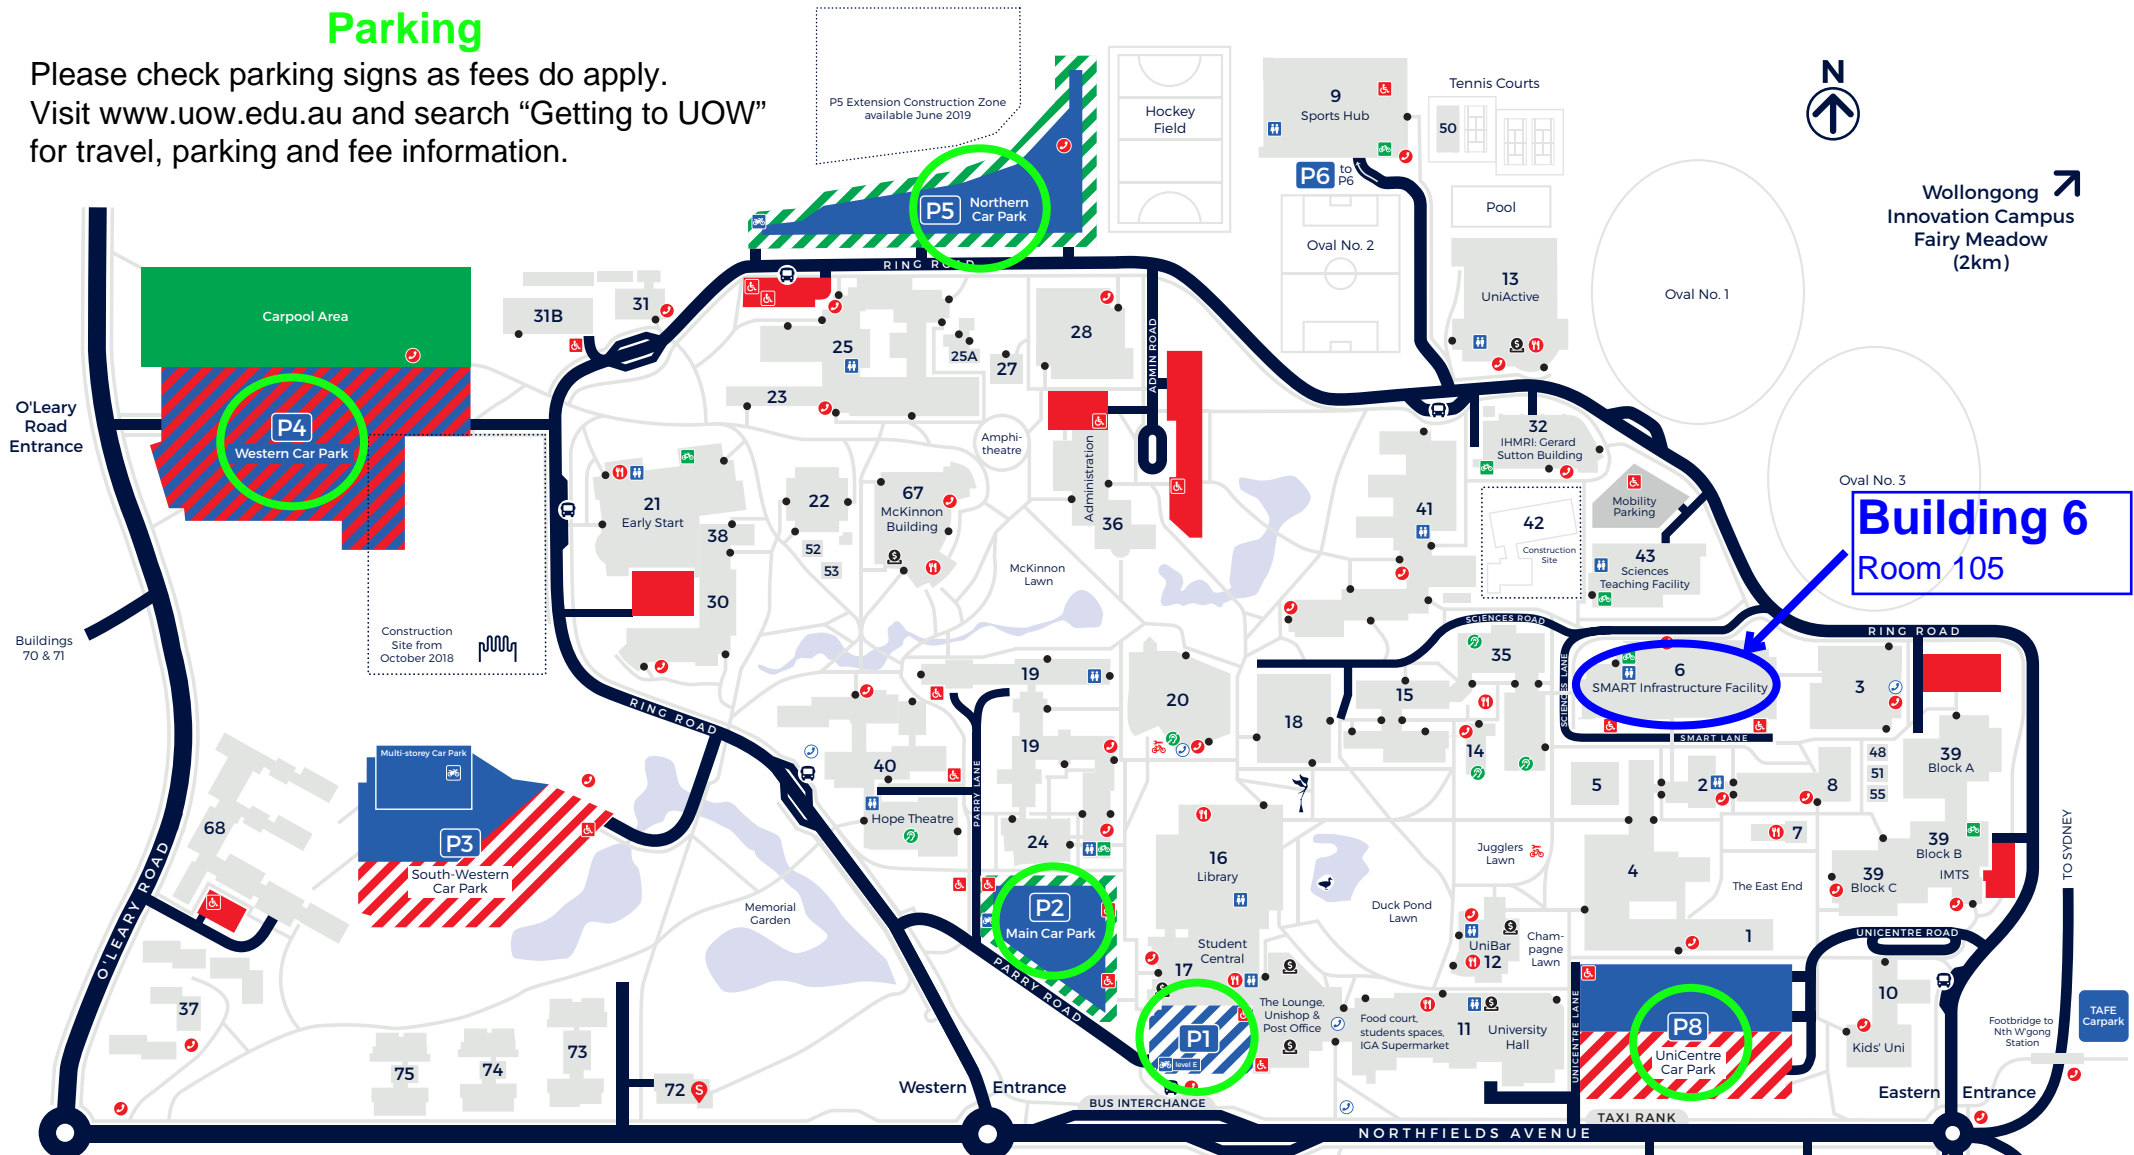

Parking

Please check parking signs as fees do apply.
Visit www.uow.edu.au and search "Getting to UOW" for travel, parking and fee information.

Wollongong Innovation Campus Fairy Meadow (2km)

Building 6
Room 105

FACILITIES

- Food Outlet
- Security Base
- Toilets
- Security Phone
- ATM
- Public Phone
- Hearing Loop
- Door Entrance

PARKING

- UOW Permit
- Carpool
- Reserved
- UOW Permit or Pay & Display
- Short Term (24 hrs)
- Mobility Parking
- Pay & Display
- 2P Ticket Bays 4:00-6:30pm
- Motorcycle Parking

TRANSPORT

- Shuttle Bus Stop
- Bike Storage & Changeroom
- Bike Repair Station

PARKING RATES

Pay & Display Zones	0-4hrs	4-6hrs	6+hrs	Pay & Display Zones After 4pm	
P8 UniCentre Carpark				P2 Main Carpark	\$2.30 p / hour
P4 Western Carpark				P5 Northern Carpark	\$2.30 p / hour
				Parking Station	
				P1 Parking Station	Hourly Rates Apply

For more information about parking go to: www.uow.edu.au/parking
Note: P & D denotes Pay & Display.
Pay & Display Ticket conditions, UOW Permit Conditions apply 8:30am to 6:30pm Monday to Friday.
P2 & P5 Carparks UOW permit bays available to ticket parking after 4pm.